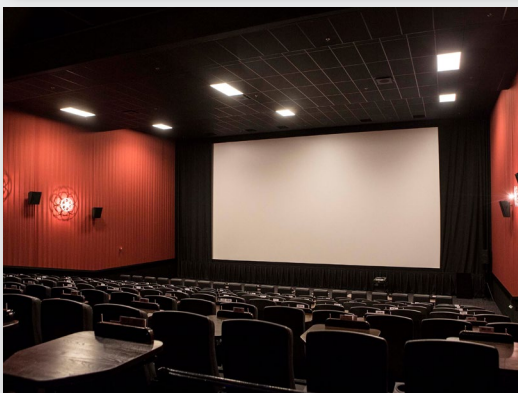

FOR LEASING OPPORTUNITIES PLEASE CONTACT: DAN ZELSON | 203.227.2922 | DAN@CHARTERREALTY.COM