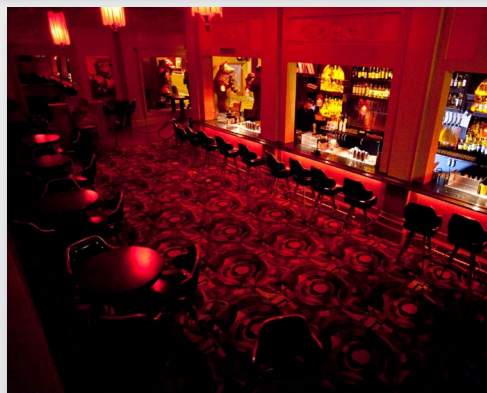

FOR LEASING OPPORTUNITIES PLEASE CONTACT: DAN ZELSON | 203.227.2922 | DAN@CHARTERREALTY.COM