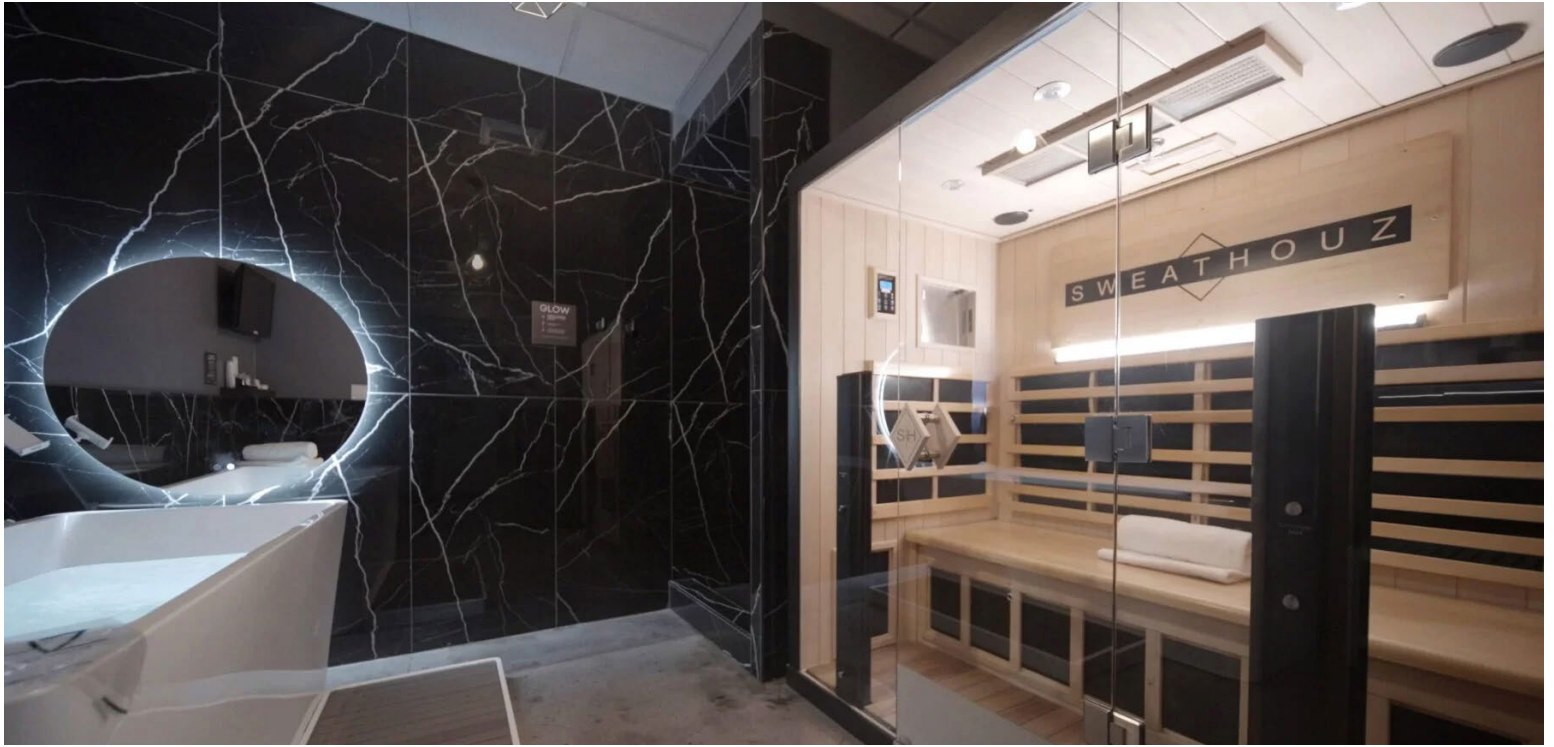

SEEKING SITES

SWTHZ

SITE REQUIREMENTS

- 1,800 sf - 2,600 sf
- Excellent Visibility & Access
- Prefer to be near: Whole Foods, Trader Joes, Orangetheory, Massage Envy, European Wax Center, Pure Barre, SoulCycle, F-45, Cyclebar