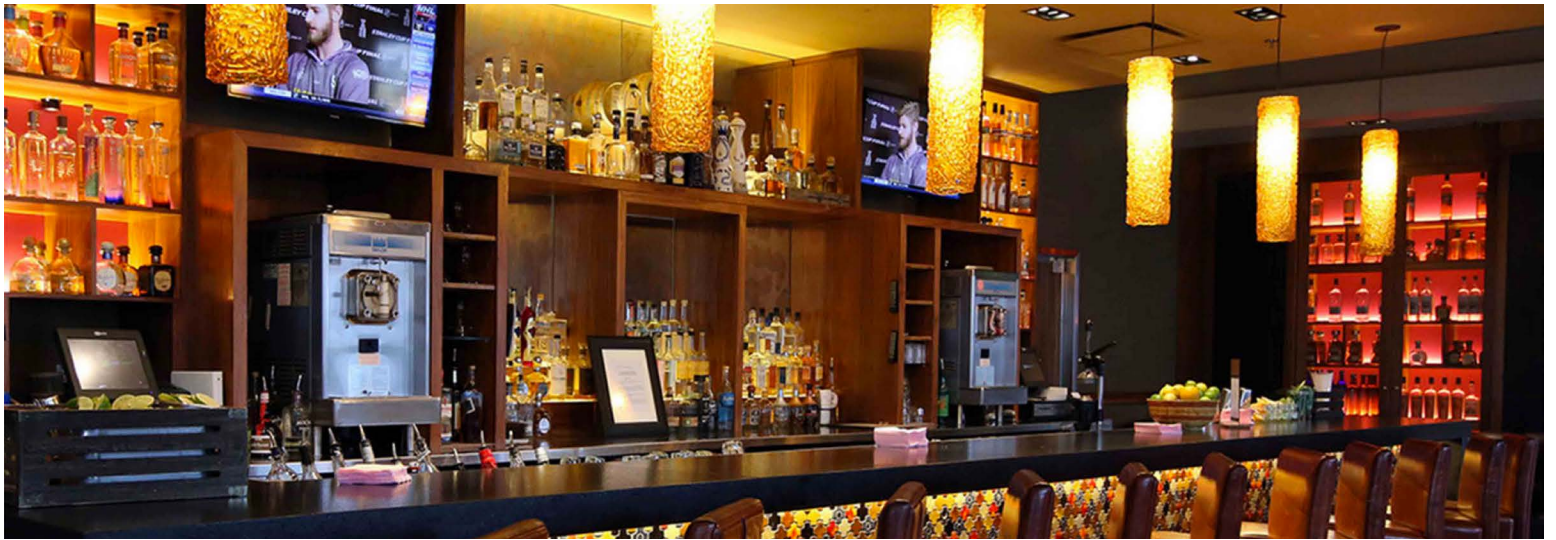

Rosa Mexicano

- **TARGET MARKETS:** Boston, Washington D.C., NYC, New Jersey, Philadelphia, Los Angeles, San Francisco

LOCATION REQUIREMENTS

- Heavy Pedestrian Foot Traffic
- Urban Downtowns
- Lifestyle & Transit Oriented Projects
- Sporting Venue Districts
- High Profile Destination
- Nearby Academic Institutions
- Proximity to Convention Centers

SPACE REQUIREMENTS

- 5,000 SF - 6,000 SF on single floor
- +/- 200 seats
- Minimum 14ft Clear Height Ceiling