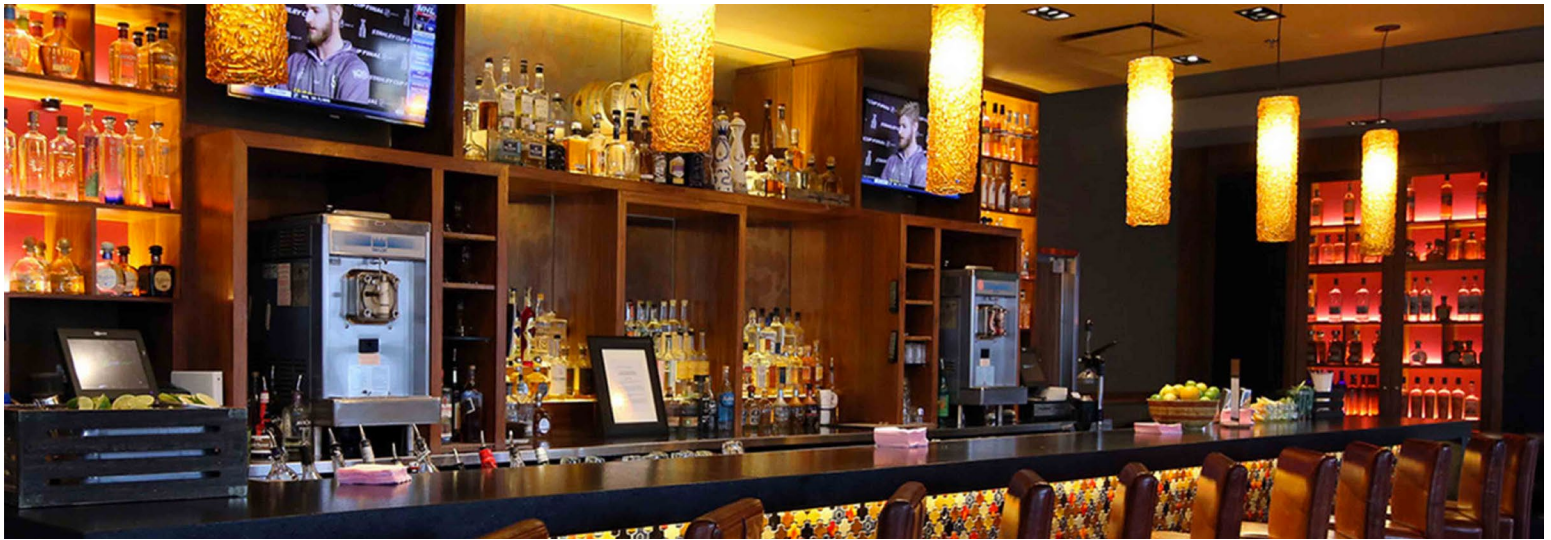

SEEKING LOCATIONS

Rosa Mexicano

- **TARGET MARKETS:** Boston, Washington D.C., NYC, New Jersey, Philadelphia, Los Angeles, San Francisco

LOCATION REQUIREMENTS

- Heavy Pedestrian Foot Traffic
- Urban Downtowns
- Lifestyle & Transit Oriented Projects
- Sporting Venue Districts
- High Profile Destination
- Nearby Academic Institutions
- Proximity to Convention Centers

SPACE REQUIREMENTS

- 5,000 SF - 6,000 SF on single floor
- +/- 200 seats
- Minimum 14ft Clear Height Ceiling